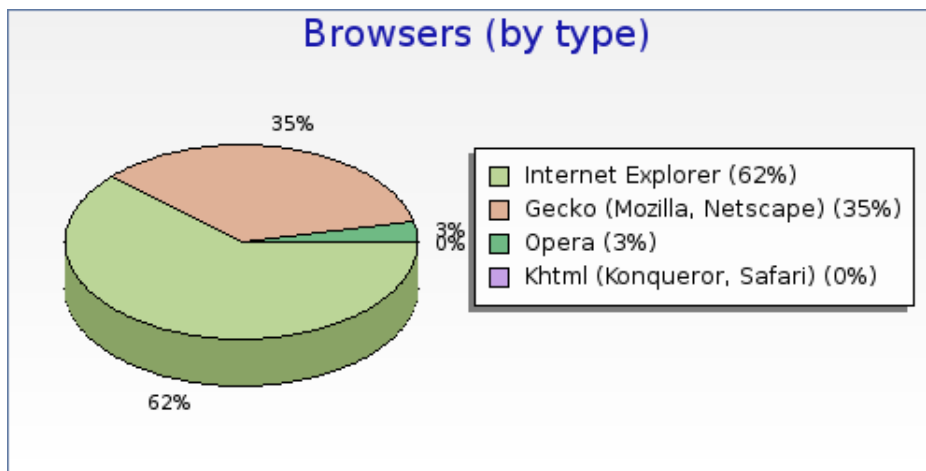

RZSKA - Parametry odwiedzaj?cych

Year 2007

PDF generation is a Beta feature of phpMyVisites! It is not complete yet. Please submit your suggestions / bugs report to the forums

Browsers (by type)

Browsers (by type)	Numer
Internet Explorer	2123 (62.0 %)
Gecko (Mozilla, Netscape)	1182 (34.5 %)
Opera	116 (3.4 %)
Khtml (Konqueror, Safari)	3 (0.1 %)