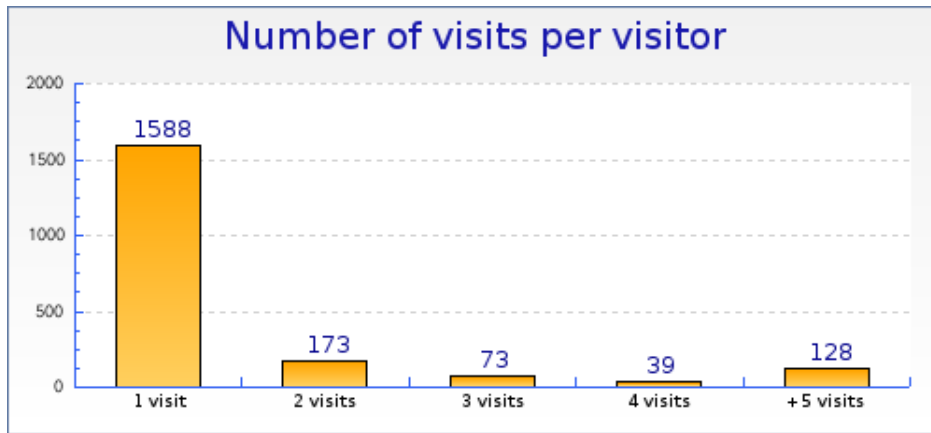

Graph to show New vs Returning visits

RZSKA - Returning visitors

Year 2007

[PDF generation is a Beta feature of phpMyVisites! It is not complete yet. Please submit your suggestions / bugs report to the forums](#)

Graph to show number of visits per visitor

RZSKA - Informacje o odwiedzonych stronach

Year 2007

PDF generation is a Beta feature of phpMyVisites! It is not complete yet. Please submit your suggestions / bugs report to the forums